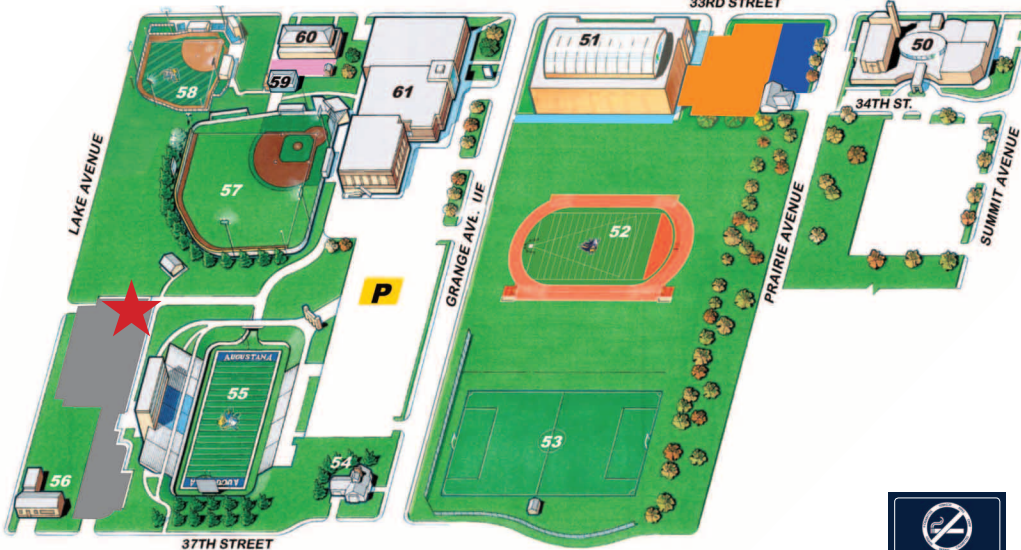

## NORTH CAMPUS

1. Old Main
2. East Hall
3. Administration Building
4. Ole Statue
5. Mikkelsen Library
6. Chapel of Reconciliation  
SD Synod Office and  
Lutherans Outdoors SD
7. Center for Western Studies  
(Fantle Building)
8. Madsen Social Science Center
9. Outdoor Classroom
10. Froiland Science Complex
11. Campus Green
12. Morrison Commons
13. Edith Mortenson Center (Theatre)
14. Granskou Hall
15. Stavig Hall
16. Tuve Hall
17. Nelson Service Center
18. Archaeology Lab
19. Archaeology Lab Annex
20. Service Center Annex
21. Moses Statue
22. Center for Visual Arts  
(Eide/Dalrymple Gallery)
23. Fryxell Humanities Center  
(Hamre Recital Hall &  
Midco® Media Center)
24. Huether Tennis Centre
25. Solberg Hall
26. Bergsaker Hall
27. Wagoner Hall

57. Ronken Field
58. Bowden Field
59. Baseball & Softball Concession/Restrooms
60. Schoeneman Apartments
61. Elmen Center/Hall Football Complex/Sanford Gymnasium

## PERIMETER CAMPUS

30. Costello Hall
31. Norse Inn
32. Menlo Annex
33. Terning House
34. Olsen House
35. Valhalla House
36. Lookout House
37. Augustana Garden
38. Campus Offices
39. Campus House
40. University Welcome Center  
(Augustana Enrollment &  
Financial Aid Offices)  
Sioux Falls Seminary
41. Nelsen Apartments
42. Svendsbye Apartments
43. Balcer Apartments

## SOUTH CAMPUS

50. Our Savior's Lutheran Church  
(Campus Learning Center)
51. Midco® Arena
52. Larson Track & Field Complex
53. Morstad Field
54. Fellows' Presidential Residence
55. Kirkeby-Over Stadium
56. Bill Hall Baseball-Softball Complex