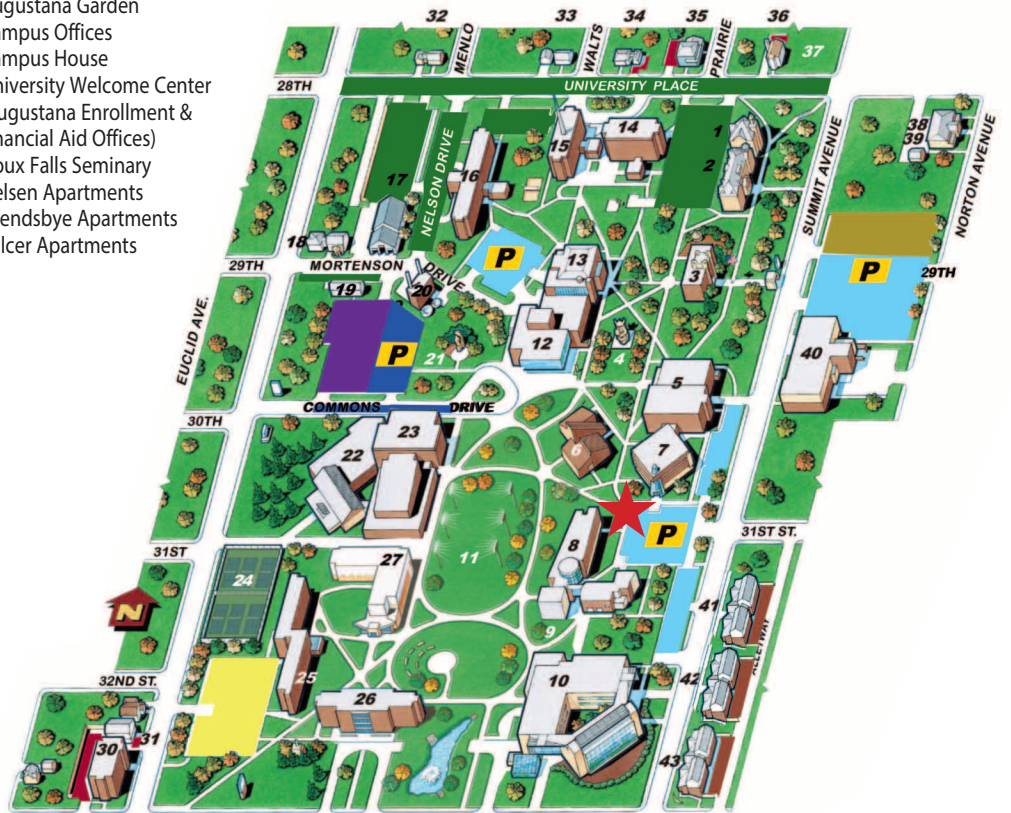

## NORTH CAMPUS

1. Old Main
2. East Hall
3. Administration Building
4. Ole Statue
5. Mikkelsen Library
6. Chapel of Reconciliation  
SD Synod Office and  
Lutherans Outdoors SD
7. Center for Western Studies  
(Fantle Building)
8. Madsen Social Science Center
9. Outdoor Classroom
10. Froiland Science Complex
11. Campus Green
12. Morrison Commons
13. Edith Mortenson Center (Theatre)
14. Granskou Hall
15. Stavig Hall
16. Tuve Hall
17. Nelson Service Center
18. Archaeology Lab
19. Archaeology Lab Annex
20. Service Center Annex
21. Moses Statue
22. Center for Visual Arts  
(Eide/Dalrymple Gallery)
23. Fryxell Humanities Center  
(Hamre Recital Hall &  
Midco® Media Center)
24. Huether Tennis Centre
25. Solberg Hall
26. Bergsaker Hall
27. Wagoner Hall

57. Ronken Field
58. Bowden Field
59. Baseball & Softball Concession/Restrooms
60. Schoeneman Apartments
61. Elmen Center/Hall Football Complex/Sanford Gymnasium

## PERIMETER CAMPUS

30. Costello Hall
31. Norse Inn
32. Menlo Annex
33. Terning House
34. Olsen House
35. Valhalla House
36. Lookout House
37. Augustana Garden
38. Campus Offices
39. Campus House
40. University Welcome Center  
(Augustana Enrollment &  
Financial Aid Offices)  
Sioux Falls Seminary
41. Nelsen Apartments
42. Svendsbye Apartments
43. Balcer Apartments

## SOUTH CAMPUS

50. Our Savior's Lutheran Church  
(Campus Learning Center)
51. Midco® Arena
52. Larson Track & Field Complex
53. Morstad Field
54. Fellows' Presidential Residence
55. Kirkeby-Over Stadium
56. Bill Hall Baseball-Softball Complex